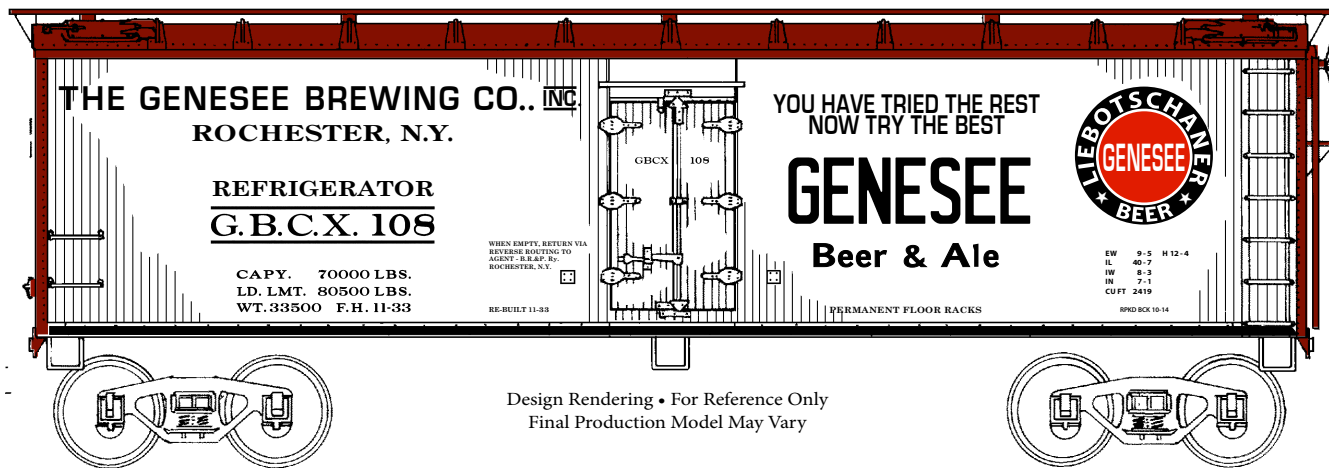

THE GENESEE BREWING COMPANY, INC.
LIEBOTSCHANER BEER

Post-Prohibition 40' Composite Refrigerator Car

The Genesee Brewing Company traces its history back to 1857, when its predecessor Rau and Reisky Brewery was established in Rochester, New York. That brewery became Reisky & Spies in 1879 and was subsequently purchased and renamed the Genesee Brewery. In 1932, after the repeal of Prohibition, the brewery was reopened as The Genesee Brewing Company, Inc. Noted for its different types and styles of beer and its distinctive "red ball" logos, one of the company's most popular post-Prohibition brews was its German-style Liebotschaner. Our newest version of the traditional Genesee Brewing Co. refrigerator car features the company's prototypical paint scheme and the distinctive Liebotschaner Beer logo. Please note: this limited production run will only be available in a single road number.

#OH131 LIEBOTSCHANER BEER COMPOSITE REFRIGERATOR CAR

LIMITED RELEASE • Available In Only One Road Number

\$71.00 each

PRICE INCLUDES 3-RAIL DIECAST, SPRUNG TRUCKS

ANTICIPATED DELIVERY - LATE OCTOBER 2014

PRE-SALE ORDER FORM • Please make checks payable to: BUFFALO CREEK GRAPHICS